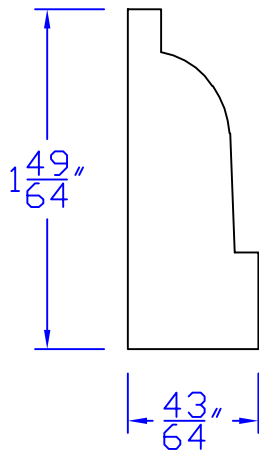

Creative Woodworking N.W., Inc.

1036 S.E. Taylor * Portland, Oregon 97214
Phone:(503) 230-9265 * Fax:(503) 232-9082
www.Creativewoodworkingnw.com

BCAP199

$43/64"$ × $1-49/64"$