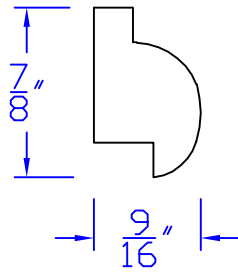

# Creative Woodworking N.W., Inc.

1036 S.E. Taylor \* Portland, Oregon 97214  
Phone:(503) 230-9265 \* Fax:(503) 232-9082  
www.Creativewoodworkingnw.com

BCAP203  
9/16" x 7/8"