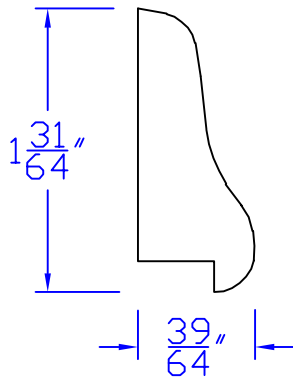

# Creative Woodworking N.W., Inc.

1036 S.E. Taylor \* Portland, Oregon 97214  
Phone:(503) 230-9265 \* Fax:(503) 232-9082  
www.Creativewoodworkingnw.com

BCAP204  
 $\frac{39}{64}$ " x  $1\frac{31}{64}$ "