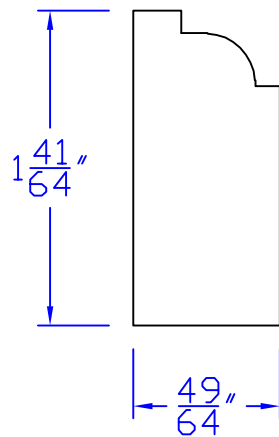

# Creative Woodworking N.W., Inc.

1036 S.E. Taylor \* Portland, Oregon 97214  
Phone:(503) 230-9265 \* Fax:(503) 232-9082  
www.Creativewoodworkingnw.com

BCAP205  
 $39/64'' \times 1-31/64''$