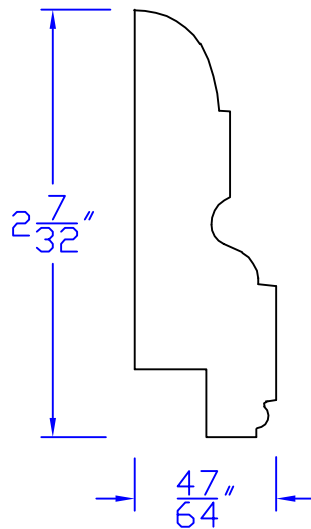

Creative Woodworking N.W., Inc.

1036 S.E. Taylor * Portland, Oregon 97214
Phone:(503) 230-9265 * Fax:(503) 232-9082
www.Creativewoodworkingnw.com

BCAP208
 $47/64$ " x $2-7/32$ "