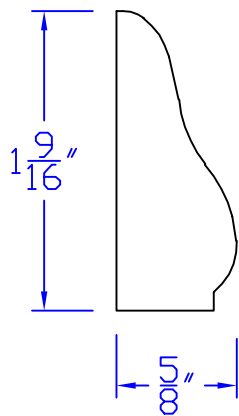

Creative Woodworking N.W., Inc.

1036 S.E. Taylor * Portland, Oregon 97214
Phone:(503) 230-9265 * Fax:(503) 232-9082
www.Creativewoodworkingnw.com

BCAP210

$\frac{5}{8}$ " x $1\frac{9}{16}$ "

McCOY — H LAMB BASE CAP — SIMILAR