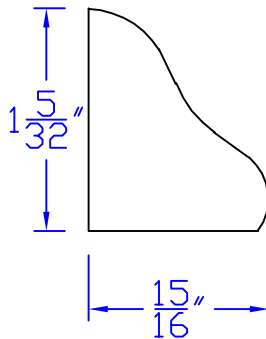

Creative Woodworking N.W., Inc.

1036 S.E. Taylor * Portland, Oregon 97214
Phone:(503) 230-9265 * Fax:(503) 232-9082
www.Creativewoodworkingnw.com

BCAP211

$\frac{15}{16}$ " x $1\frac{5}{32}$ "