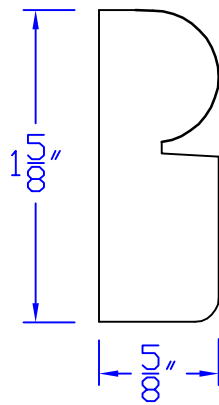

# Creative Woodworking N.W., Inc.

1036 S.E. Taylor \* Portland, Oregon 97214  
Phone:(503) 230-9265 \* Fax:(503) 232-9082  
[www.Creativewoodworkingnw.com](http://www.Creativewoodworkingnw.com)

BCAP212  
5/8" x 1-5/8"