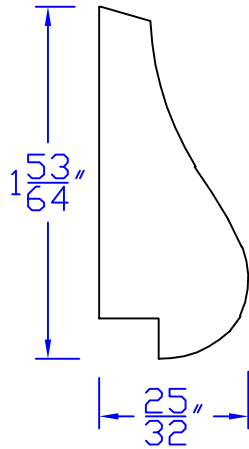

Creative Woodworking N.W., Inc.

1036 S.E. Taylor * Portland, Oregon 97214
Phone:(503) 230-9265 * Fax:(503) 232-9082
www.Creativewoodworkingnw.com

BCAP215
 $25/32'' \times 1-53/64''$