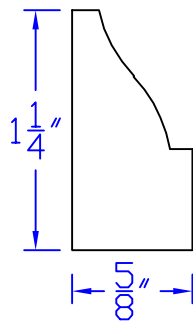

Creative Woodworking N.W., Inc.

1036 S.E. Taylor * Portland, Oregon 97214
Phone:(503) 230-9265 * Fax:(503) 232-9082
www.Creativewoodworkingnw.com

BCAP218
5/8" x 1-1/4"