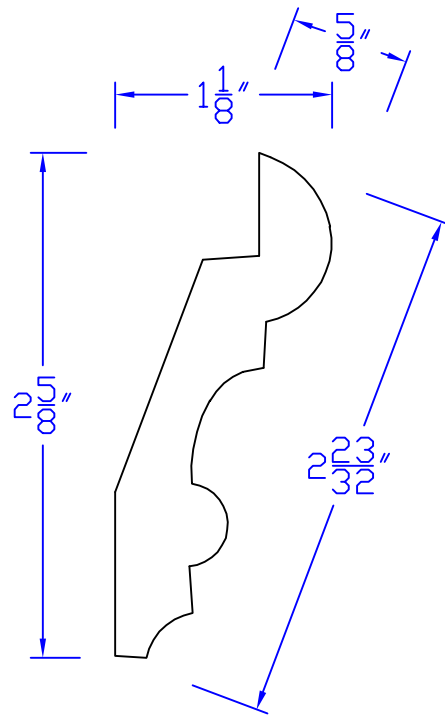

Creative Woodworking N.W., Inc.

1036 S.E. Taylor * Portland, Oregon 97214
Phone:(503) 230-9265 * Fax:(503) 232-9082
www.Creativewoodworkingnw.com

BCAP219
 $5/8$ " x $2-23/32$ "