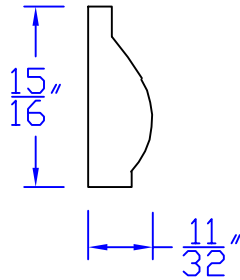

# Creative Woodworking N.W., Inc.

1036 S.E. Taylor \* Portland, Oregon 97214  
Phone:(503) 230-9265 \* Fax:(503) 232-9082  
www.Creativewoodworkingnw.com

BCAP221

$11/32$ " x  $15/16$ "