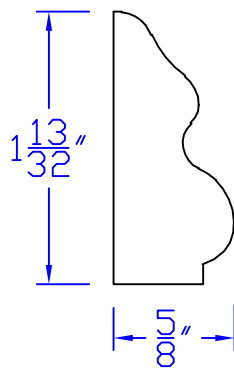

# Creative Woodworking N.W., Inc.

1036 S.E. Taylor \* Portland, Oregon 97214  
Phone:(503) 230-9265 \* Fax:(503) 232-9082  
www.Creativewoodworkingnw.com

BCAP223

$\frac{5}{8}$ " x  $1\frac{13}{32}$ "