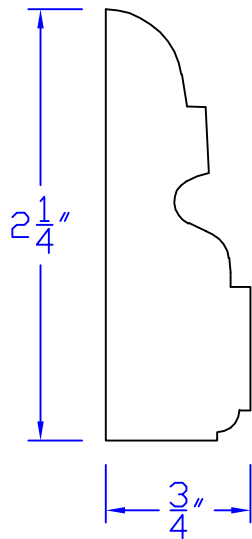

Creative Woodworking N.W., Inc.

1036 S.E. Taylor * Portland, Oregon 97214
Phone:(503) 230-9265 * Fax:(503) 232-9082
www.Creativewoodworkingnw.com

BCAP224

3/4" x 2-1/4"