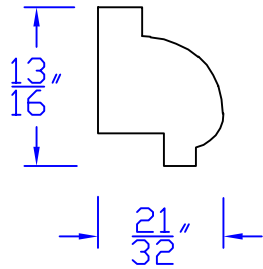

# Creative Woodworking N.W., Inc.

1036 S.E. Taylor \* Portland, Oregon 97214  
Phone:(503) 230-9265 \* Fax:(503) 232-9082  
[www.Creativewoodworkingnw.com](http://www.Creativewoodworkingnw.com)

BCAP226

$\frac{21}{32}$ " x  $\frac{13}{16}$ "