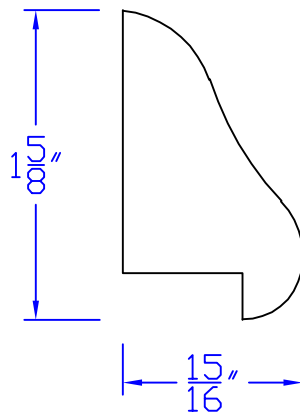

Creative Woodworking N.W., Inc.

1036 S.E. Taylor * Portland, Oregon 97214
Phone:(503) 230-9265 * Fax:(503) 232-9082
www.Creativewoodworkingnw.com

BCAP230

15/16" x 1-5/8"