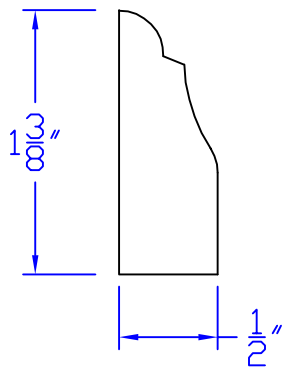

# Creative Woodworking N.W., Inc.

1036 S.E. Taylor \* Portland, Oregon 97214  
Phone:(503) 230-9265 \* Fax:(503) 232-9082  
www.Creativewoodworkingnw.com

BCAP231  
 $1\frac{1}{2}" \times 1\frac{3}{8}"$