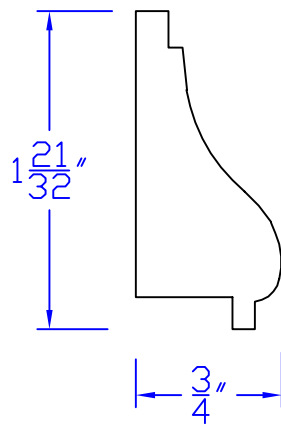

Creative Woodworking N.W., Inc.

1036 S.E. Taylor * Portland, Oregon 97214
Phone:(503) 230-9265 * Fax:(503) 232-9082
www.Creativewoodworkingnw.com

BCAP232
 $\frac{3}{4}$ " x $1\frac{21}{32}$ "