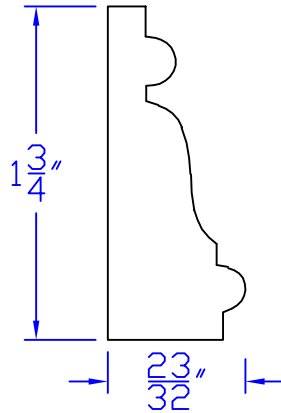

# Creative Woodworking N.W., Inc.

1036 S.E. Taylor \* Portland, Oregon 97214  
Phone:(503) 230-9265 \* Fax:(503) 232-9082  
www.Creativewoodworkingnw.com

BCAP233  
23/32" x 1-3/4"