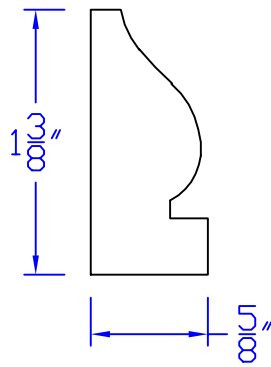

# Creative Woodworking N.W., Inc.

1036 S.E. Taylor \* Portland, Oregon 97214  
Phone:(503) 230-9265 \* Fax:(503) 232-9082  
www.Creativewoodworkingnw.com

BCAP234

5/8" x 1-3/8"