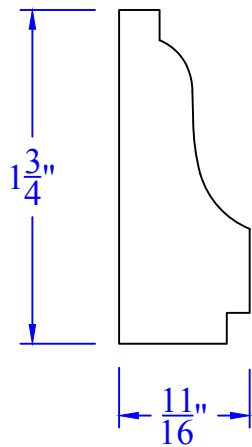

Creative Woodworking N.W., Inc.

1036 S.E. Taylor * Portland, Oregon 97214
Phone:(503) 230-9265 * Fax:(503) 232-9082
www.Creativewoodworkingnw.com

BCAP235

11/16" x 1-3/4"