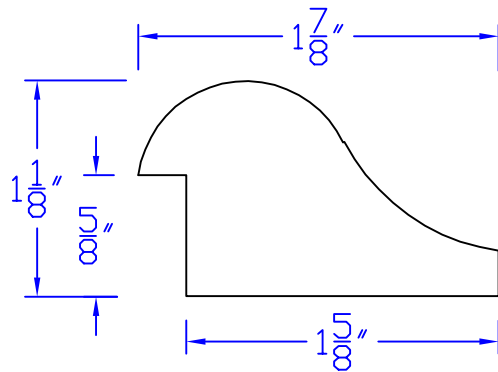

Creative Woodworking N.W., Inc.

1036 S.E. Taylor * Portland, Oregon 97214
Phone:(503) 230-9265 * Fax:(503) 232-9082
www.Creativewoodworkingnw.com

BCAP236

$1 - 1/8$ " x $1 - 7/8$ "