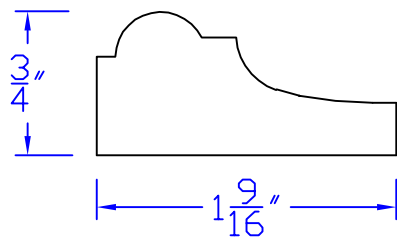

Creative Woodworking N.W., Inc.

1036 S.E. Taylor * Portland, Oregon 97214
Phone:(503) 230-9265 * Fax:(503) 232-9082
www.Creativewoodworkingnw.com

BCAP237

3/4" x 1-9/16"