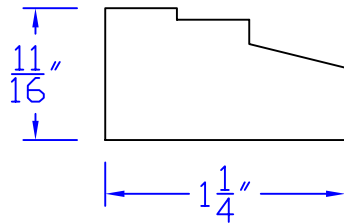

Creative Woodworking N.W., Inc.

1036 S.E. Taylor * Portland, Oregon 97214
Phone:(503) 230-9265 * Fax:(503) 232-9082
www.Creativewoodworkingnw.com

BCAP239

11/16" x 1-1/4"