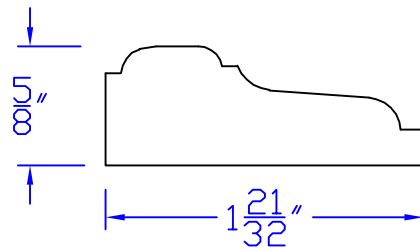

Creative Woodworking N.W., Inc.

1036 S.E. Taylor * Portland, Oregon 97214
Phone:(503) 230-9265 * Fax:(503) 232-9082
www.Creativewoodworkingnw.com

BCAP241

5/8" x 1-21/32"