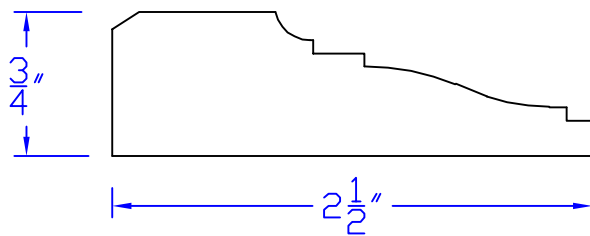

Creative Woodworking N.W., Inc.

1036 S.E. Taylor * Portland, Oregon 97214
Phone:(503) 230-9265 * Fax:(503) 232-9082
www.Creativewoodworkingnw.com

BCAP243
3/4" x 2-1/2"