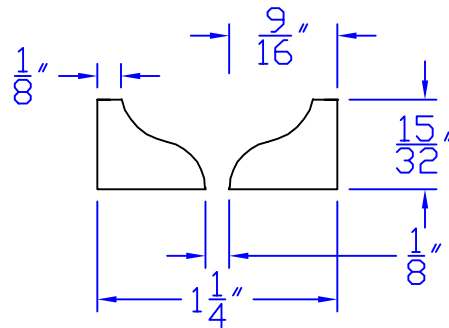

Creative Woodworking N.W., Inc.

1036 S.E. Taylor * Portland, Oregon 97214
Phone:(503) 230-9265 * Fax:(503) 232-9082
www.Creativewoodworkingnw.com

BCAP245
 $9/16$ " x $15/32$ "
USES SPLITTER