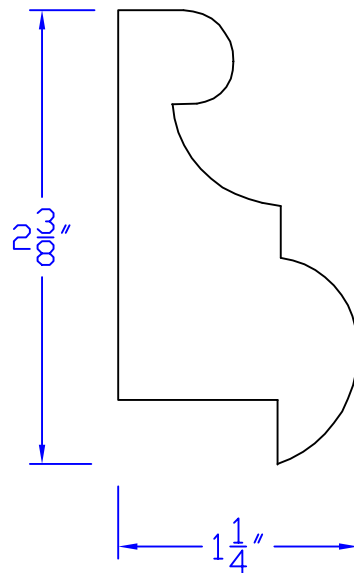

Creative Woodworking N.W., Inc.

1036 S.E. Taylor * Portland, Oregon 97214
Phone:(503) 230-9265 * Fax:(503) 232-9082
www.Creativewoodworkingnw.com

BCAP247

1-1/4" x 2-3/8"