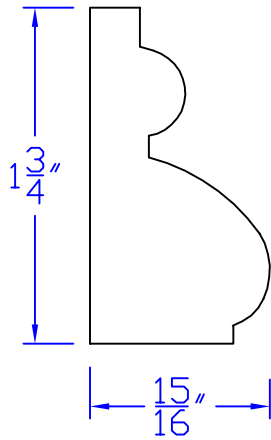

Creative Woodworking N.W., Inc.

1036 S.E. Taylor * Portland, Oregon 97214
Phone:(503) 230-9265 * Fax:(503) 232-9082
www.Creativewoodworkingnw.com

BCAP249

$15/16$ " x $1-3/4$ "