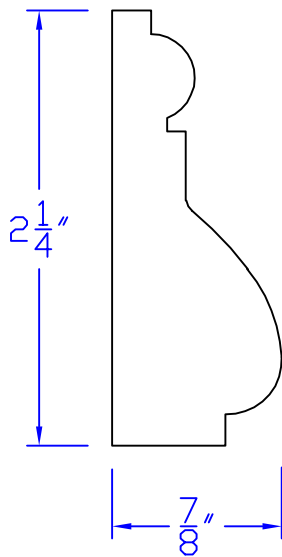

# Creative Woodworking N.W., Inc.

1036 S.E. Taylor \* Portland, Oregon 97214  
Phone:(503) 230-9265 \* Fax:(503) 232-9082  
www.Creativewoodworkingnw.com

BCAP250  
7/8" x 2-1/4"