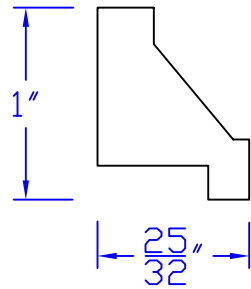

Creative Woodworking N.W., Inc.

1036 S.E. Taylor * Portland, Oregon 97214
Phone:(503) 230-9265 * Fax:(503) 232-9082
www.Creativewoodworkingnw.com

BCAP252
25/32" x 1"