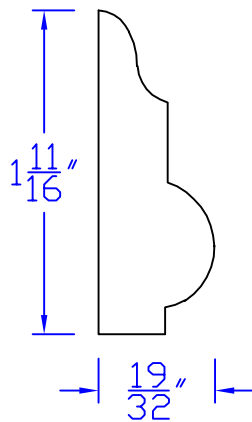

Creative Woodworking N.W., Inc.

1036 S.E. Taylor * Portland, Oregon 97214
Phone:(503) 230-9265 * Fax:(503) 232-9082
www.Creativewoodworkingnw.com

BCAP257
 $19/32"$ x $1-11/16"$