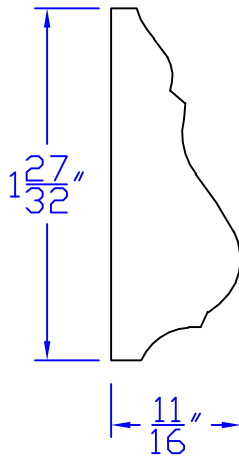

Creative Woodworking N.W., Inc.

1036 S.E. Taylor * Portland, Oregon 97214
Phone:(503) 230-9265 * Fax:(503) 232-9082
www.Creativewoodworkingnw.com

BCAP258

$1\frac{11}{16}" \times 1\frac{27}{32}"$