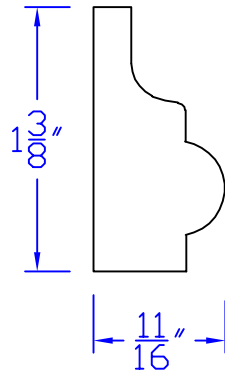

# Creative Woodworking N.W., Inc.

1036 S.E. Taylor \* Portland, Oregon 97214  
Phone:(503) 230-9265 \* Fax:(503) 232-9082  
www.Creativewoodworkingnw.com

BCAP259  
11/16" x 1-3/8"