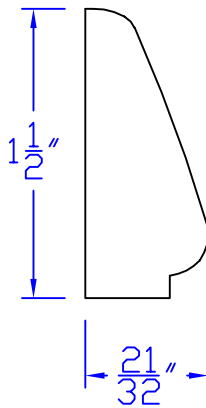

Creative Woodworking N.W., Inc.

1036 S.E. Taylor * Portland, Oregon 97214
Phone:(503) 230-9265 * Fax:(503) 232-9082
www.Creativewoodworkingnw.com

BCAP260
 $21/32$ " x $1-1/2$ "