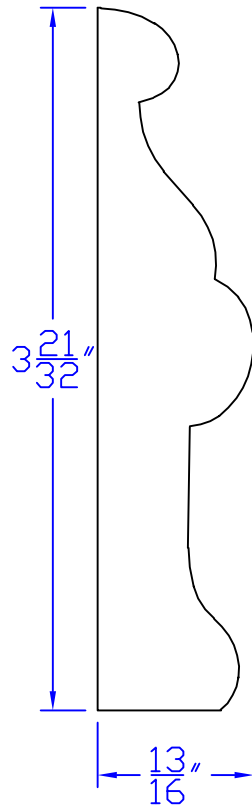

Creative Woodworking N.W., Inc.

1036 S.E. Taylor * Portland, Oregon 97214
Phone:(503) 230-9265 * Fax:(503) 232-9082
www.Creativewoodworkingnw.com

BCAP263

$\frac{13}{16}$ " x $3\frac{21}{32}$ "