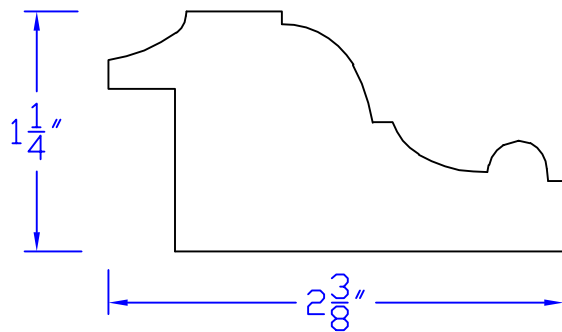

# Creative Woodworking N.W., Inc.

1036 S.E. Taylor \* Portland, Oregon 97214  
Phone:(503) 230-9265 \* Fax:(503) 232-9082  
www.Creativewoodworkingnw.com

BCAP267  
 $1 - 1/4$ " x  $2 - 3/8$ "