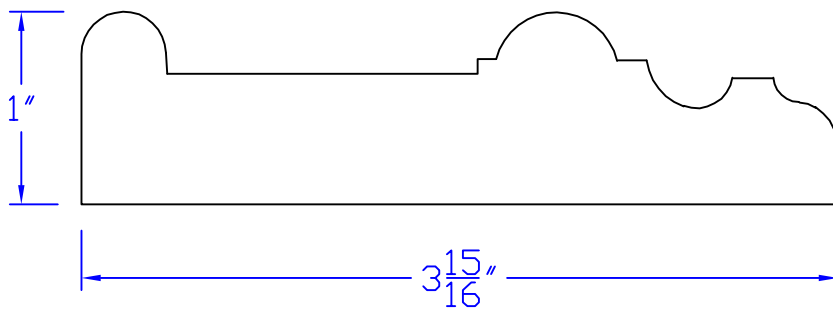

Creative Woodworking N.W., Inc.

1036 S.E. Taylor * Portland, Oregon 97214
Phone:(503) 230-9265 * Fax:(503) 232-9082
www.Creativewoodworkingnw.com

BCAP268
1" x 3-15/16"