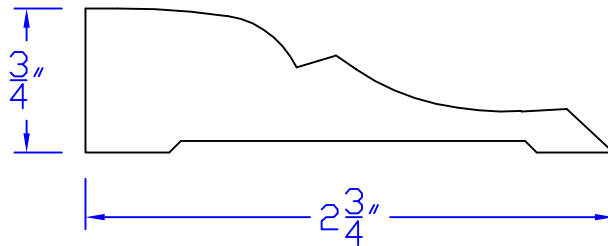

Creative Woodworking N.W., Inc.

1036 S.E. Taylor * Portland, Oregon 97214
Phone:(503) 230-9265 * Fax:(503) 232-9082
www.Creativewoodworkingnw.com

BCAP269
3/4" x 2-3/4"