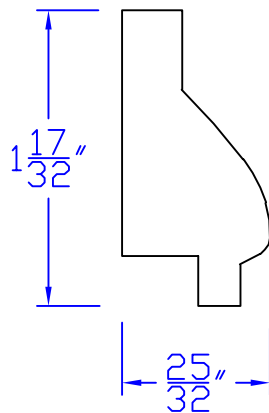

Creative Woodworking N.W., Inc.

1036 S.E. Taylor * Portland, Oregon 97214
Phone:(503) 230-9265 * Fax:(503) 232-9082
www.Creativewoodworkingnw.com

BCAP270
 $25/32"$ x $1-17/32"$