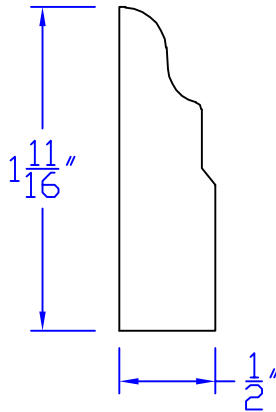

# Creative Woodworking N.W., Inc.

1036 S.E. Taylor \* Portland, Oregon 97214  
Phone:(503) 230-9265 \* Fax:(503) 232-9082  
www.Creativewoodworkingnw.com

BCAP275  
1/2" x 1-11/16"