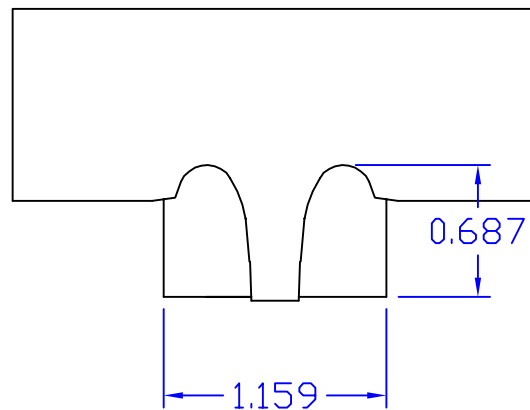

# Creative Woodworking N.W., Inc.

1036 S.E. Taylor \* Portland, Oregon 97214  
Phone:(503) 230-9265 \* Fax:(503) 232-9082  
www.Creativewoodworkingnw.com

BCAP276  
 $\frac{11}{16}$ " x  $\frac{15}{32}$ "