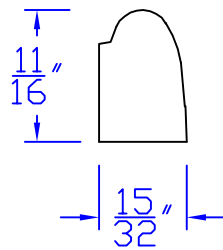

# Creative Woodworking N.W., Inc.

1036 S.E. Taylor \* Portland, Oregon 97214  
Phone:(503) 230-9265 \* Fax:(503) 232-9082  
www.Creativewoodworkingnw.com

BCAP276  
 $\frac{11}{16}$ " x  $\frac{15}{32}$ "