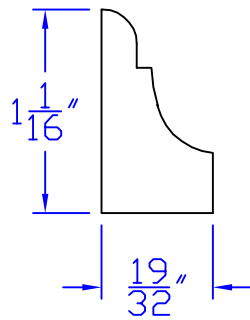

Creative Woodworking N.W., Inc.

1036 S.E. Taylor * Portland, Oregon 97214
Phone:(503) 230-9265 * Fax:(503) 232-9082
www.Creativewoodworkingnw.com

BCAP277
 $19/32" \times 1-1/16"$