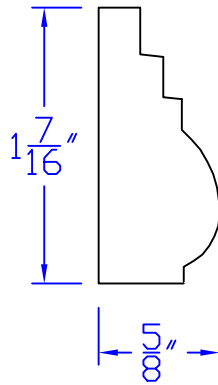

Creative Woodworking N.W., Inc.

1036 S.E. Taylor * Portland, Oregon 97214
Phone:(503) 230-9265 * Fax:(503) 232-9082
www.Creativewoodworkingnw.com

BCAP278
 $\frac{5}{8}" \times 1\frac{7}{16}"$