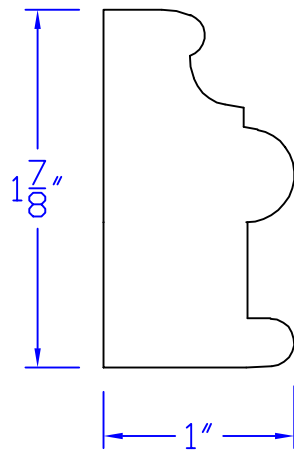

Creative Woodworking N.W., Inc.

1036 S.E. Taylor * Portland, Oregon 97214
Phone:(503) 230-9265 * Fax:(503) 232-9082
www.Creativewoodworkingnw.com

BCAP280
1" x 1-7/8"