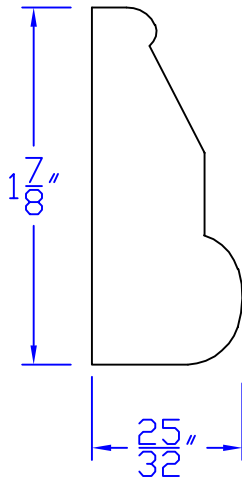

Creative Woodworking N.W., Inc.

1036 S.E. Taylor * Portland, Oregon 97214
Phone:(503) 230-9265 * Fax:(503) 232-9082
www.Creativewoodworkingnw.com

BCAP281
25/32" x 1-7/8"