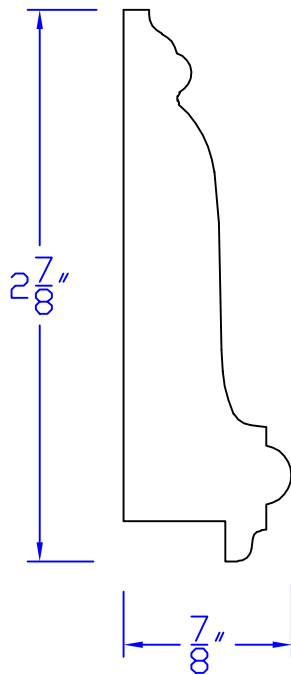

Creative Woodworking N.W., Inc.

1036 S.E. Taylor * Portland, Oregon 97214
Phone:(503) 230-9265 * Fax:(503) 232-9082
www.Creativewoodworkingnw.com

BCAP282
7/8" x 2-7/8"