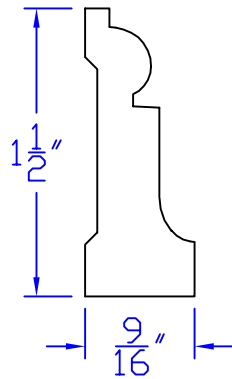

Creative Woodworking N.W., Inc.

1036 S.E. Taylor * Portland, Oregon 97214
Phone:(503) 230-9265 * Fax:(503) 232-9082
www.Creativewoodworkingnw.com

BCAP283

9/16" x 1-1/2"