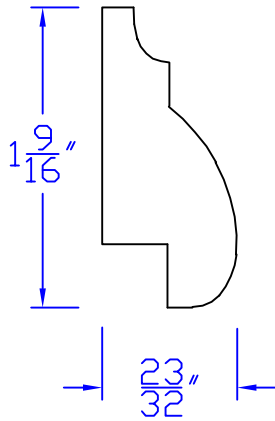

Creative Woodworking N.W., Inc.

1036 S.E. Taylor * Portland, Oregon 97214
Phone:(503) 230-9265 * Fax:(503) 232-9082
www.Creativewoodworkingnw.com

BCAP284
 $23/32$ " x $1-9/16$ "