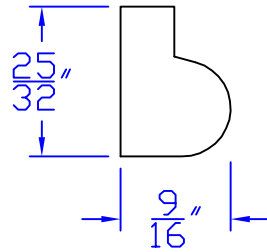

Creative Woodworking N.W., Inc.

1036 S.E. Taylor * Portland, Oregon 97214
Phone:(503) 230-9265 * Fax:(503) 232-9082
www.Creativewoodworkingnw.com

BCAP285
9/16" x 25/32"